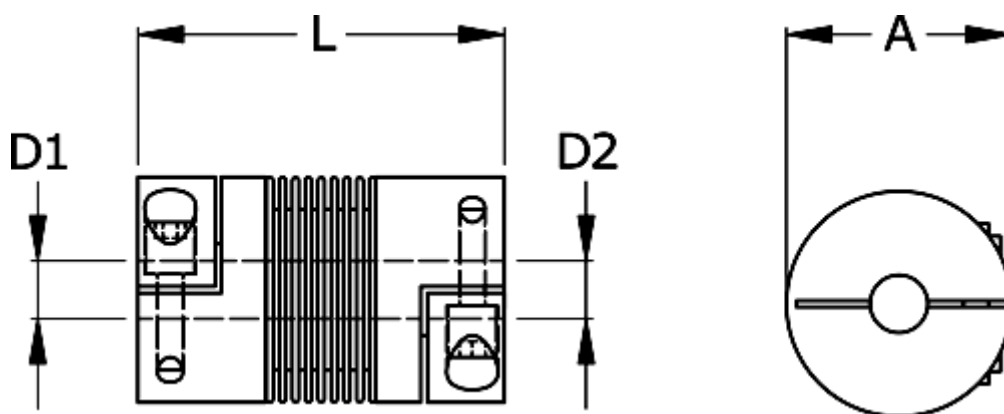

Data Sheet

Article number: 3330414001687580

Description: Bellow coupling type 4 size 1400
Length 168 mm, bore 75/80 mm

Measures

A	= 157
D1	= 75
D2	= 80
L	= 168
Nom. torque NM (Tkn)	= 1400